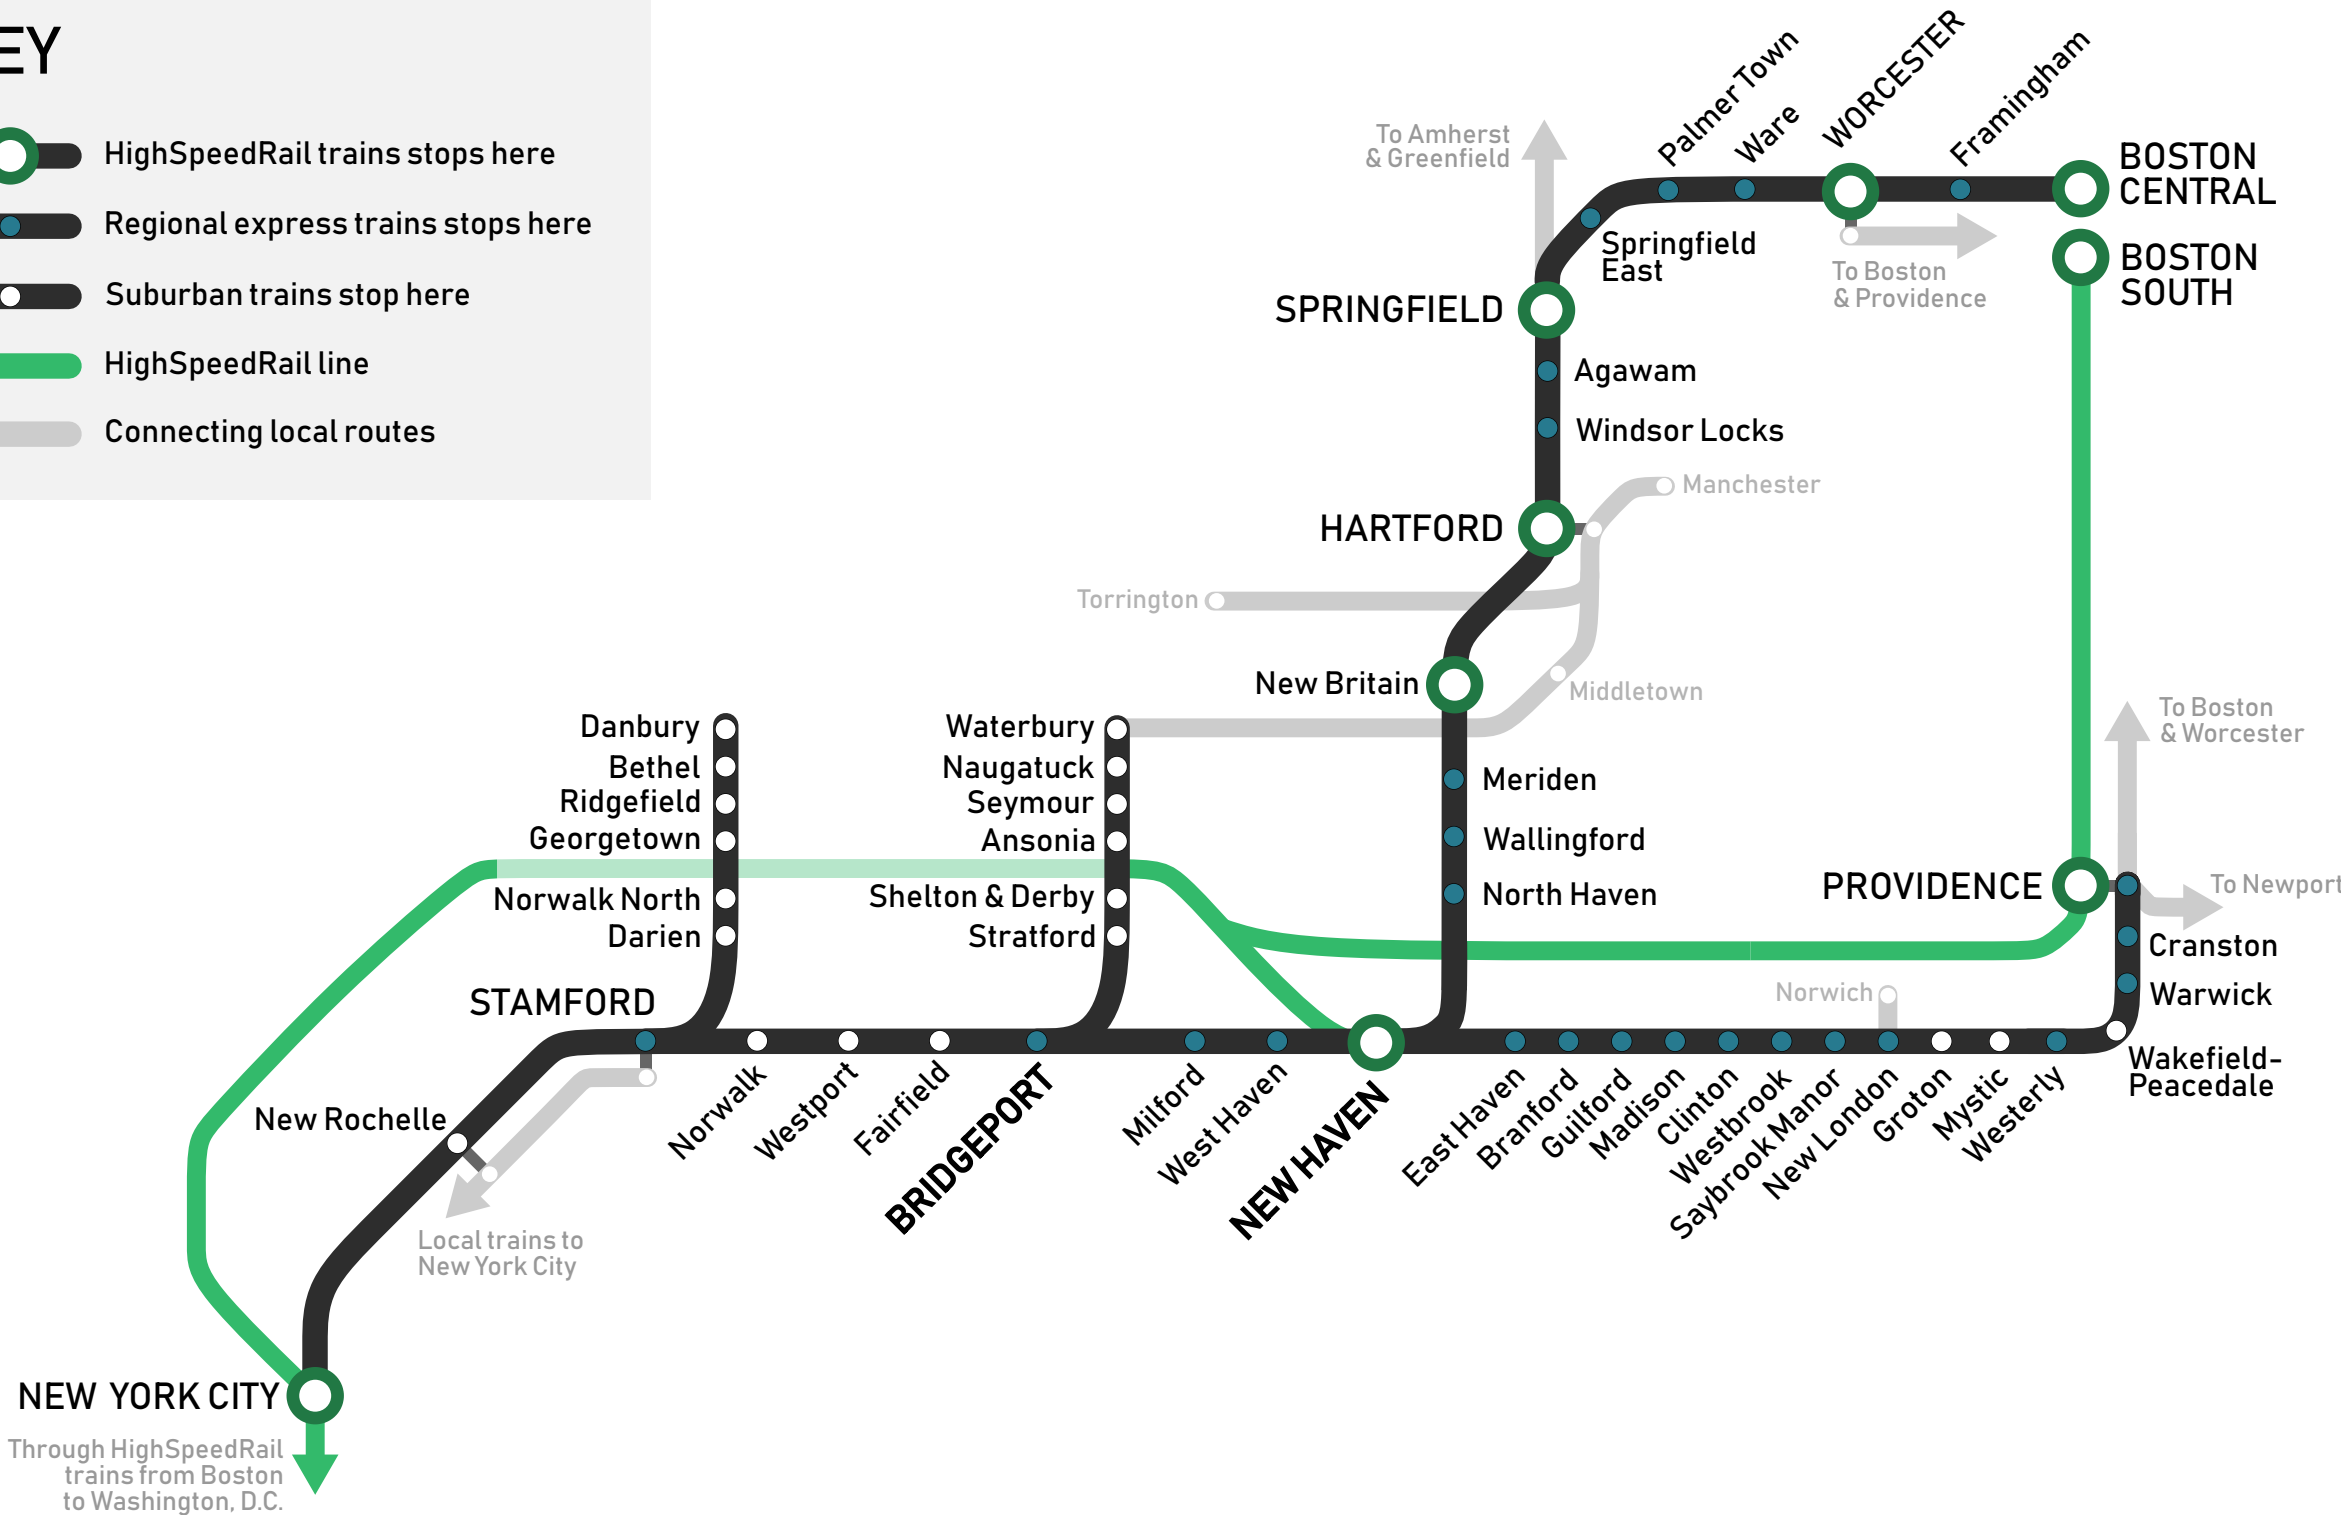

Trains from New York City to Connecticut, Massachusetts and Rhode Island

Important Information

Routes may vary at weekends due to engineering works. Please check before travelling.

HighSpeedRail trains are subject to special fares. Please check online or at one of our ticket offices for details.

Note: this map is fictional. If you attempt to catch a HighSpeedRail train at one of these locations, you will be waiting for a very long time.

KEY

- HighSpeedRail trains stops here
- Regional express trains stops here
- Suburban trains stop here
- HighSpeedRail line
- Connecting local routes

Through HighSpeedRail trains from Boston to Washington, D.C.